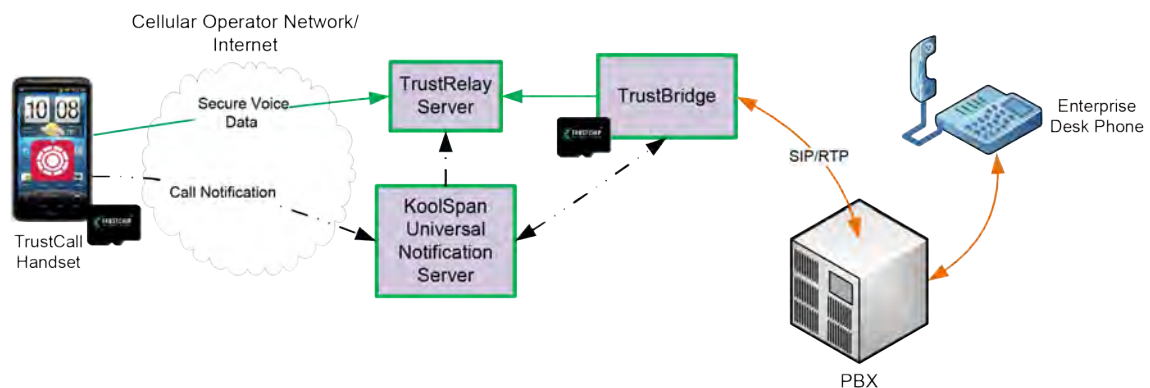

Ultra Electronics AEP Solution

AEP offers TrustBridge, enabling workers to place secure calls between the office and mobile devices. Using the same technology, mobile workers can remotely check their office voice mail and join conference calls without fear of interception. AEP offers the complete mobile data security solution and solves these problems via a patented technology, the core of which is the TrustChip® "security engine." TrustChip® is a microSD-based hardware token that is tamper resistant and delivers AEP's key management, encryption, and authentication system. This self-contained security computer provides a device-independent hardware anchor for applications that harness its power. Insulated from the operating system and the connected mobile devices, critical security is always safeguarded.

The AEP TrustCall Solution

TrustBridge – Secure mobile to enterprise phone communications

TrustCall – Secure mobile to mobile calling

TrustText – Secure mobile to mobile texting

Technology

- Based on patented TrustChip® technology
- MicroSD form factor
- Works with a wide variety of PBX systems: standard
- SIP/RTP, Microsoft Lync, Cisco, and many others
- Deployed as a plugin module for Asterisk VoIP servers

Cryptography

- Hardware-anchored by AEP TrustChip®
- AES-256 encryption
- IPS 140-2 validated
- Patented TrustGroup-based authentication

Supported Platforms

- All platforms supported by Asterisk

Networks

- GSM
- CDMA
- WiFi
- LTE

Compatibility

- Compatible with TrustCall app running on:
- Android
- Blackberry
- iPhone

Frequently Asked Questions

Q How is TrustBridge different than other secure voices gateways?

A AEP's TrustBridge is hardware anchored. It provides for enterprise-side encrypt/decrypt via installed TrustChip.